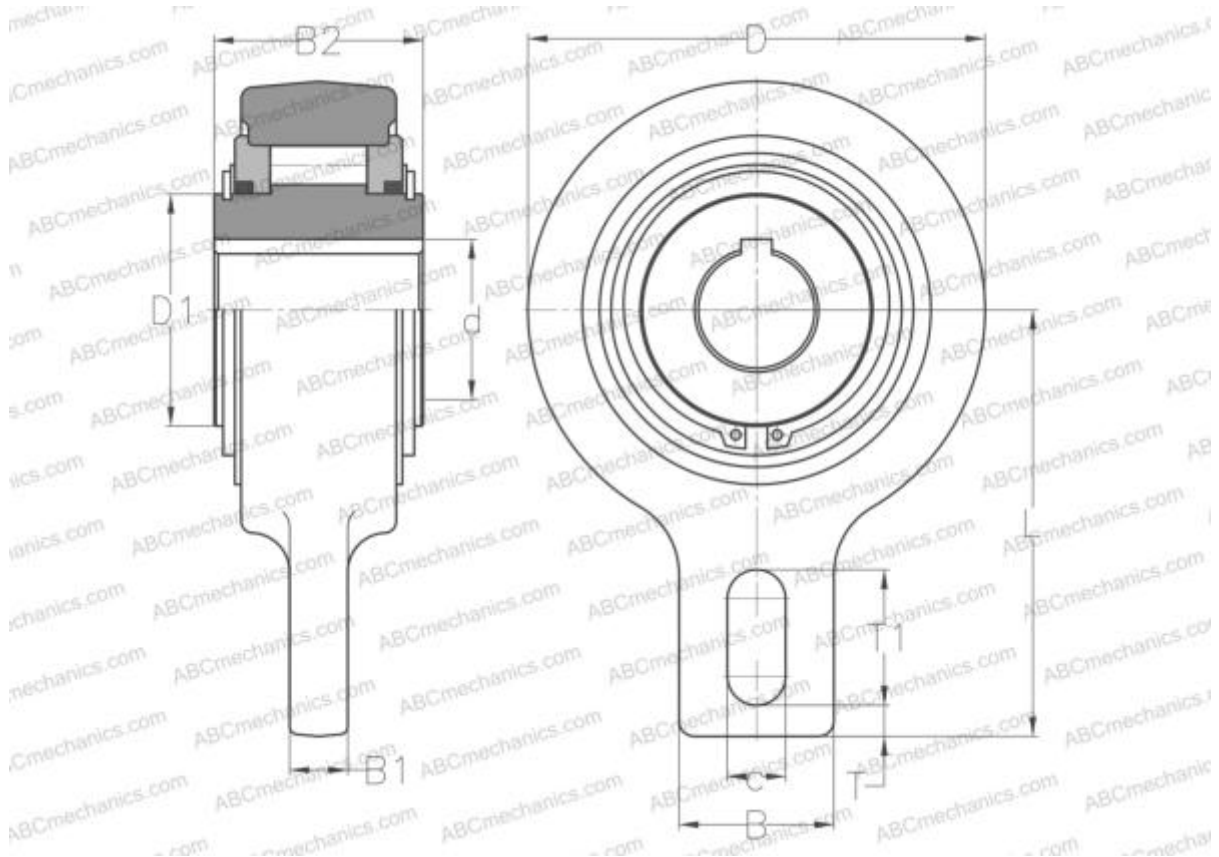

RSBF 20 BASS

Freewheel

TYPE: Freewheel, Self-contained freewheels, Centered by plain bearings for low rotational speeds, metallic labyrinth seals

Technical specification

DIMENSIONS, MM

d	20,000
D	83,000
D1	42,000
B	40,000
B1	12,000
B2	35,000
L	90,000
c	15,000
T	5,000
T1	35,000