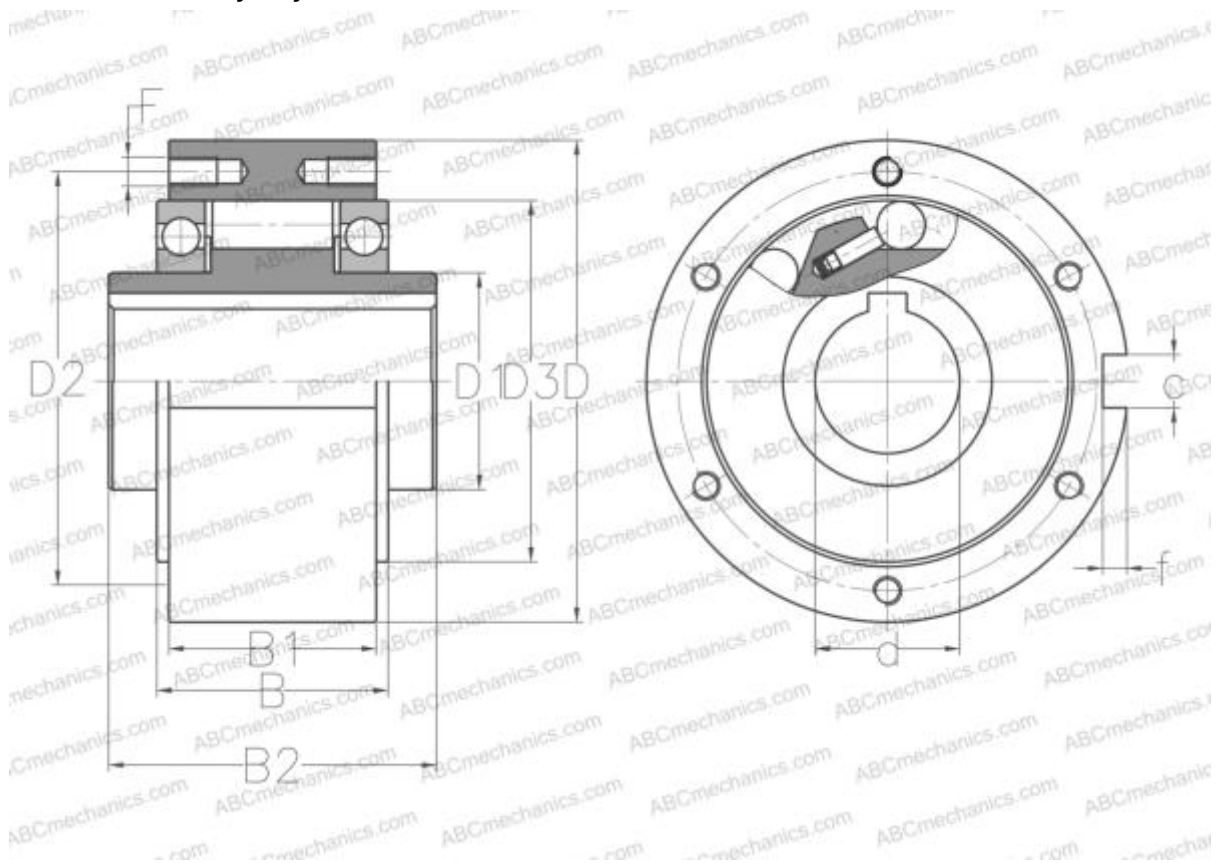

## GFRN 12 ABC

Freewheel

TYPE: Freewheel, Self-contained freewheels, Roller type freewheels, using two 160.. series bearings, require oil lubrication, keyway on the outside diameter

### Technical specification

#### DIMENSIONS, MM

d	12,000
D	62,000
D1	20,000
D2	51,000
D3	42,000
B	27,000
B1	20,000
B2	42,000
f	2,500
c	4,000
F	5.5

**MANUFACTURER** [ABC](#)