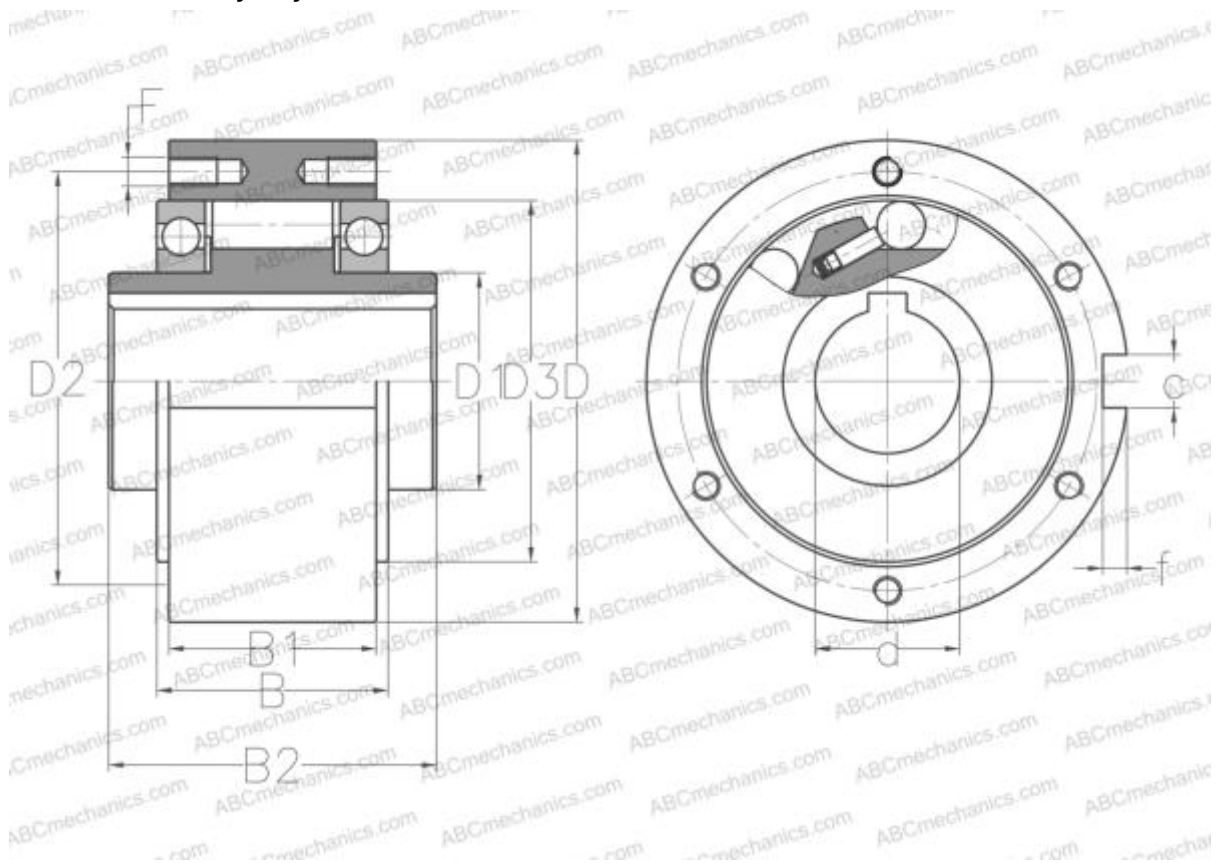

GFRN 20 ABC

Freewheel

TYPE: Freewheel, Self-contained freewheels, Roller type freewheels, using two 160.. series bearings, require oil lubrication, keyway on the outside diameter

Technical specification

DIMENSIONS, MM