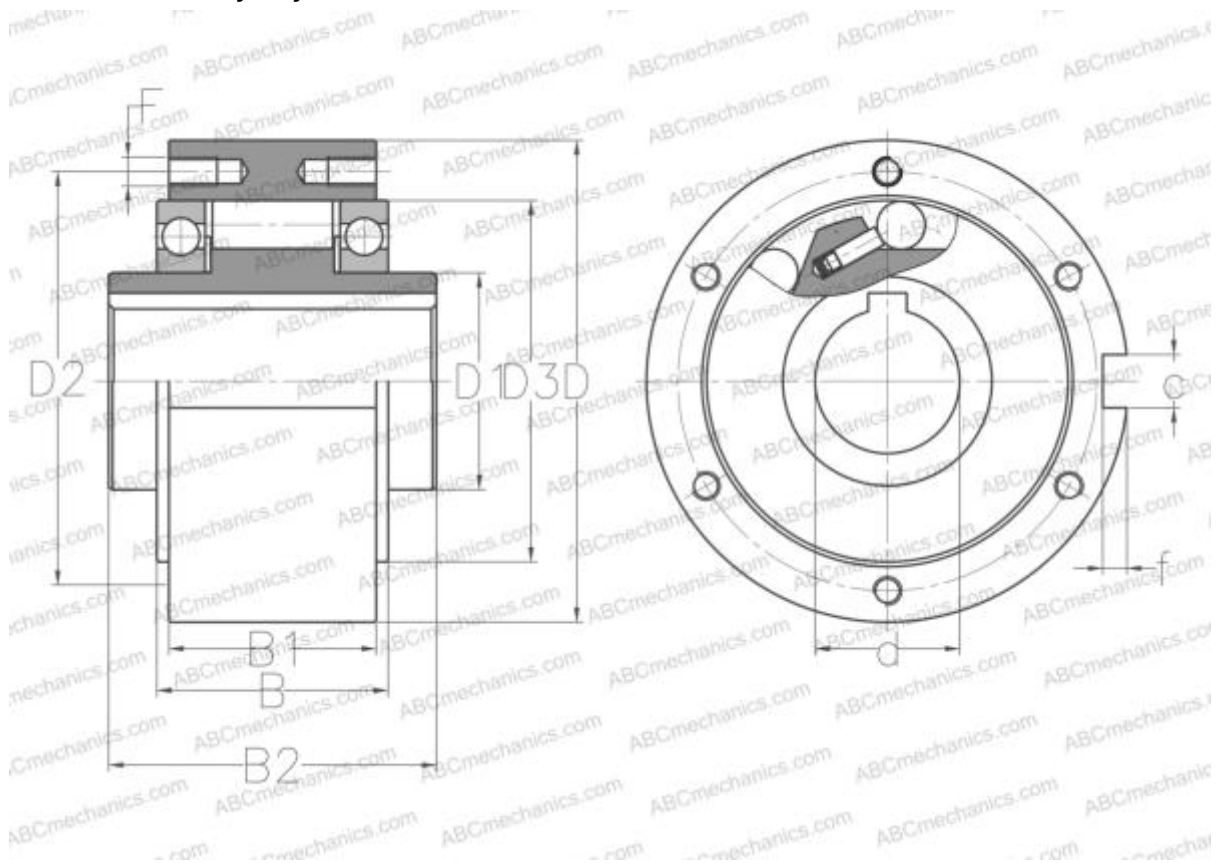

## GFRN 25 ABC

Freewheel

TYPE: Freewheel, Self-contained freewheels, Roller type freewheels, using two 160.. series bearings, require oil lubrication, keyway on the outside diameter

### Technical specification

#### DIMENSIONS, MM

|    |        |
|----|--------|
| d  | 25,000 |
| D  | 90,000 |
| D1 | 40,000 |
| D2 | 78,000 |
| D3 | 68,000 |
| B  | 40,000 |
| B1 | 35,000 |
| B2 | 60,000 |
| f  | 4,000  |
| c  | 8,000  |
| F  | M6     |