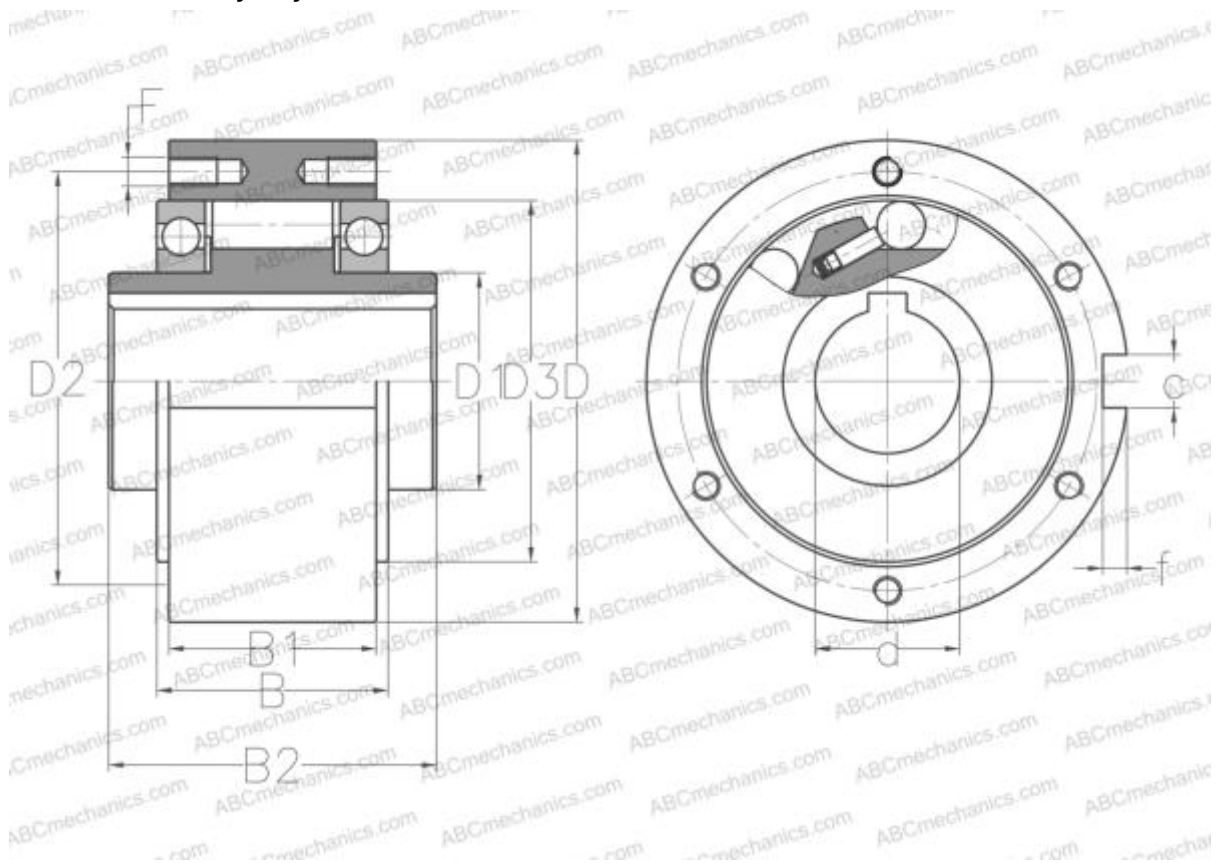

## GFRN 30 ABC

Freewheel

TYPE: Freewheel, Self-contained freewheels, Roller type freewheels, using two 160.. series bearings, require oil lubrication, keyway on the outside diameter

### Technical specification

#### DIMENSIONS, MM

d	30,000
D	100,000
D1	45,000
D2	87,000
D3	75,000
B	48,000
B1	43,000
B2	68,000
f	4,000
c	8,000
F	M6

**MANUFACTURER** [ABC](#)