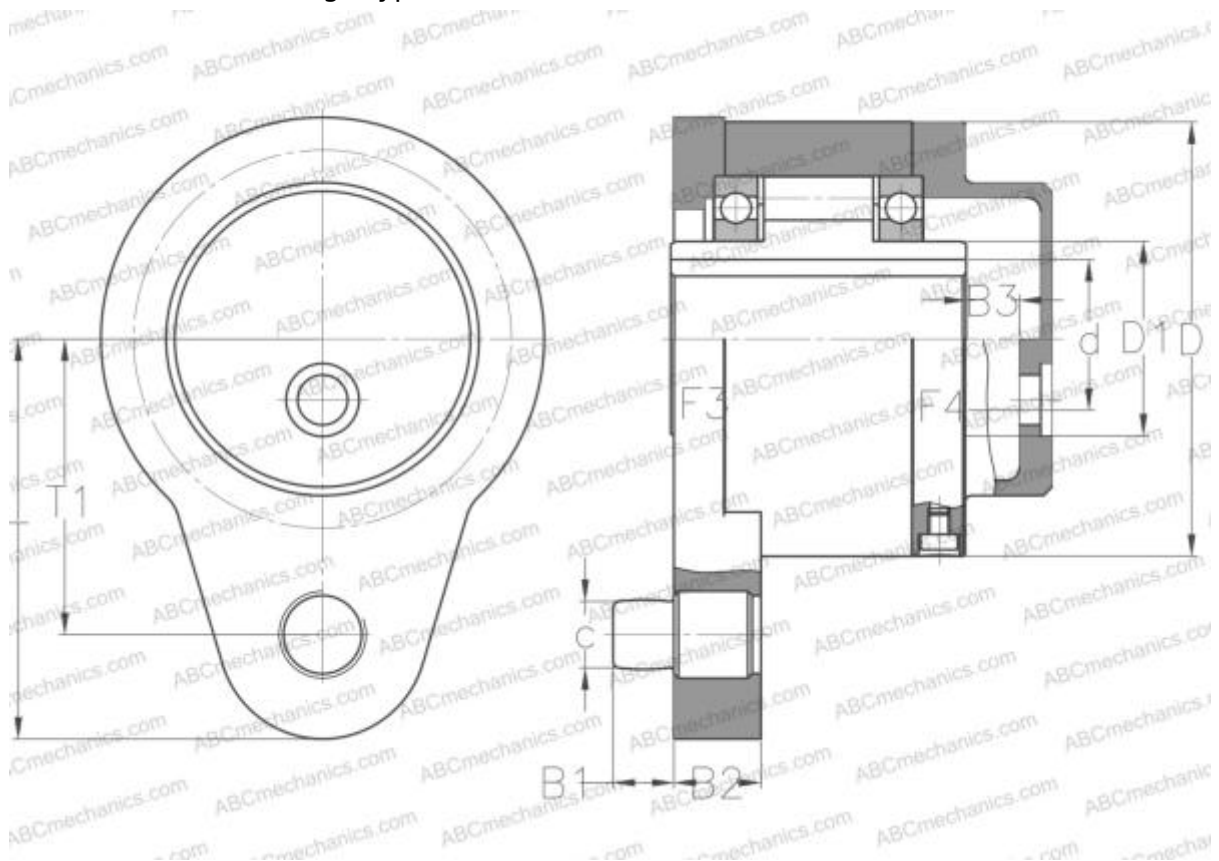

GFR 12 F3F4 ABC

Freewheel

TYPE: Freewheel, Self-contained freewheels, Roller type freewheels, using two 160.. series bearings, require oil lubrication, with flange type 3,4

Technical specification

DIMENSIONS, MM