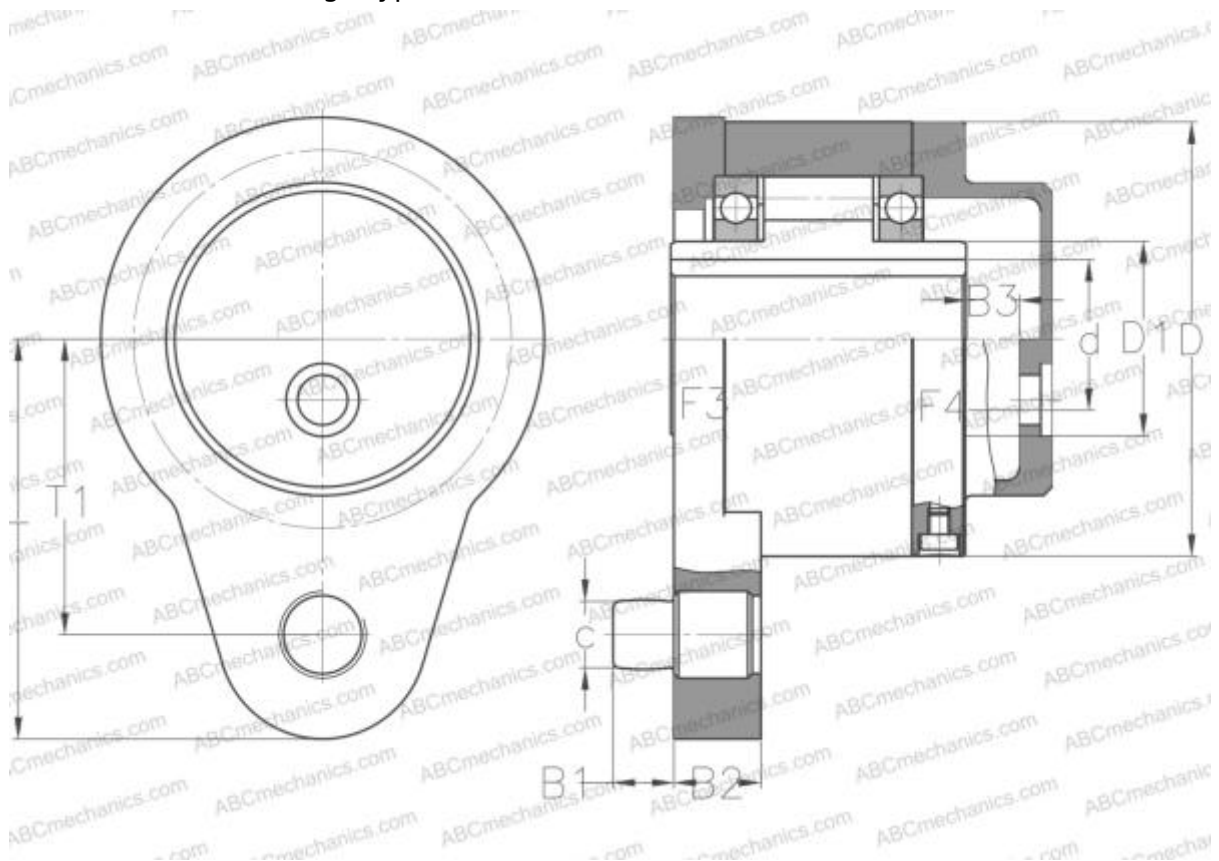

GFR 30 F3F4 ABC

Freewheel

TYPE: Freewheel, Self-contained freewheels, Roller type freewheels, using two 160.. series bearings, require oil lubrication, with flange type 3,4

Technical specification

DIMENSIONS, MM