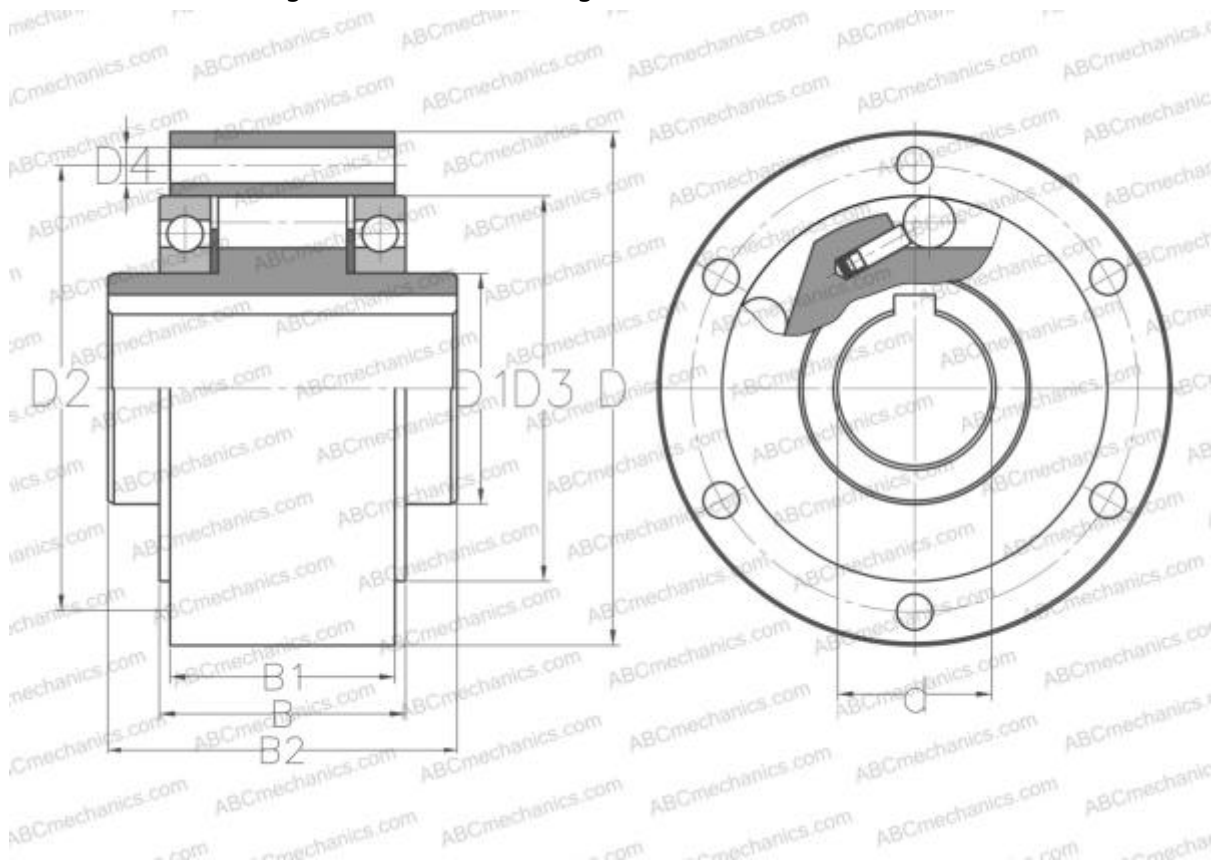

AL 20 ABC

Freewheel

TYPE: Freewheel, Self-contained freewheels, Roller type freewheels, using two 160.. series bearings, require oil lubrication, through holes for mounting

Technical specification

DIMENSIONS, MM