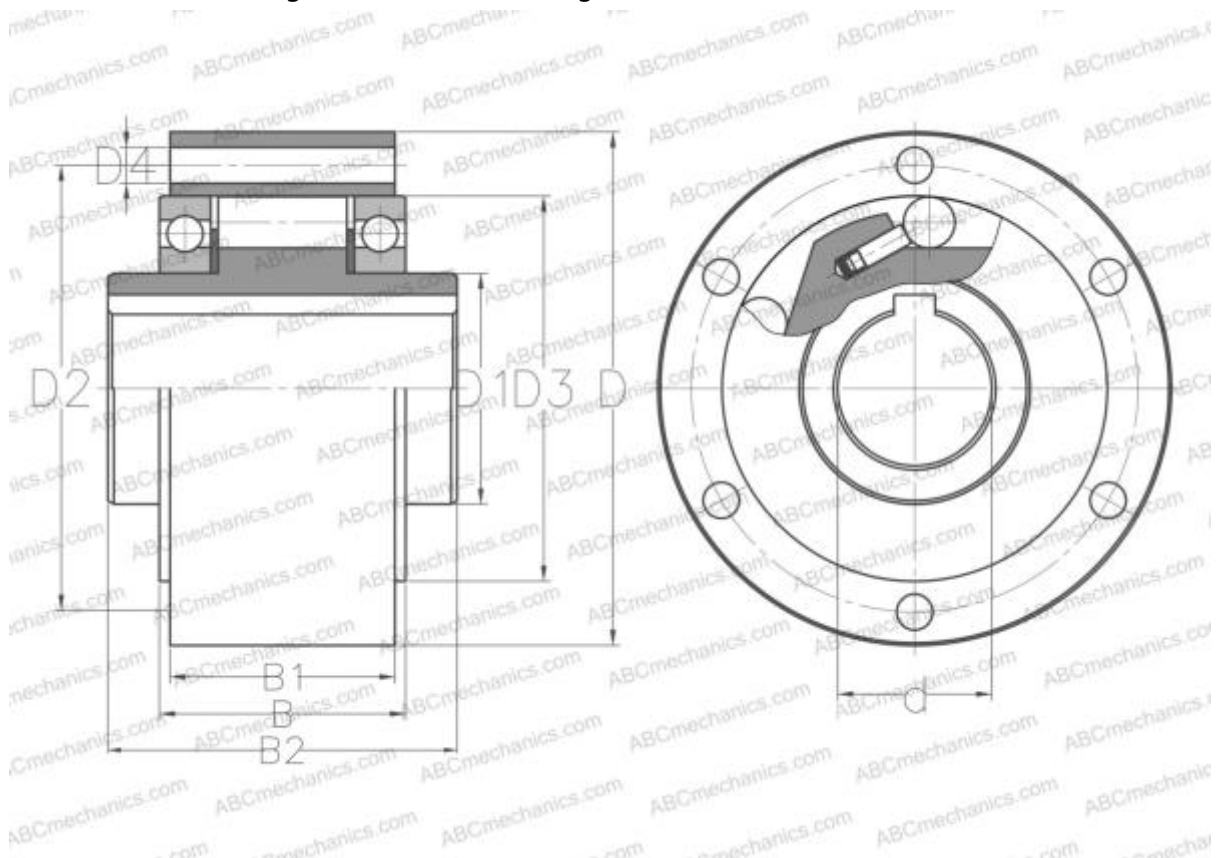

AL 30 ABC

Freewheel

TYPE: Freewheel, Self-contained freewheels, Roller type freewheels, using two 160.. series bearings, require oil lubrication, through holes for mounting

Technical specification

DIMENSIONS, MM