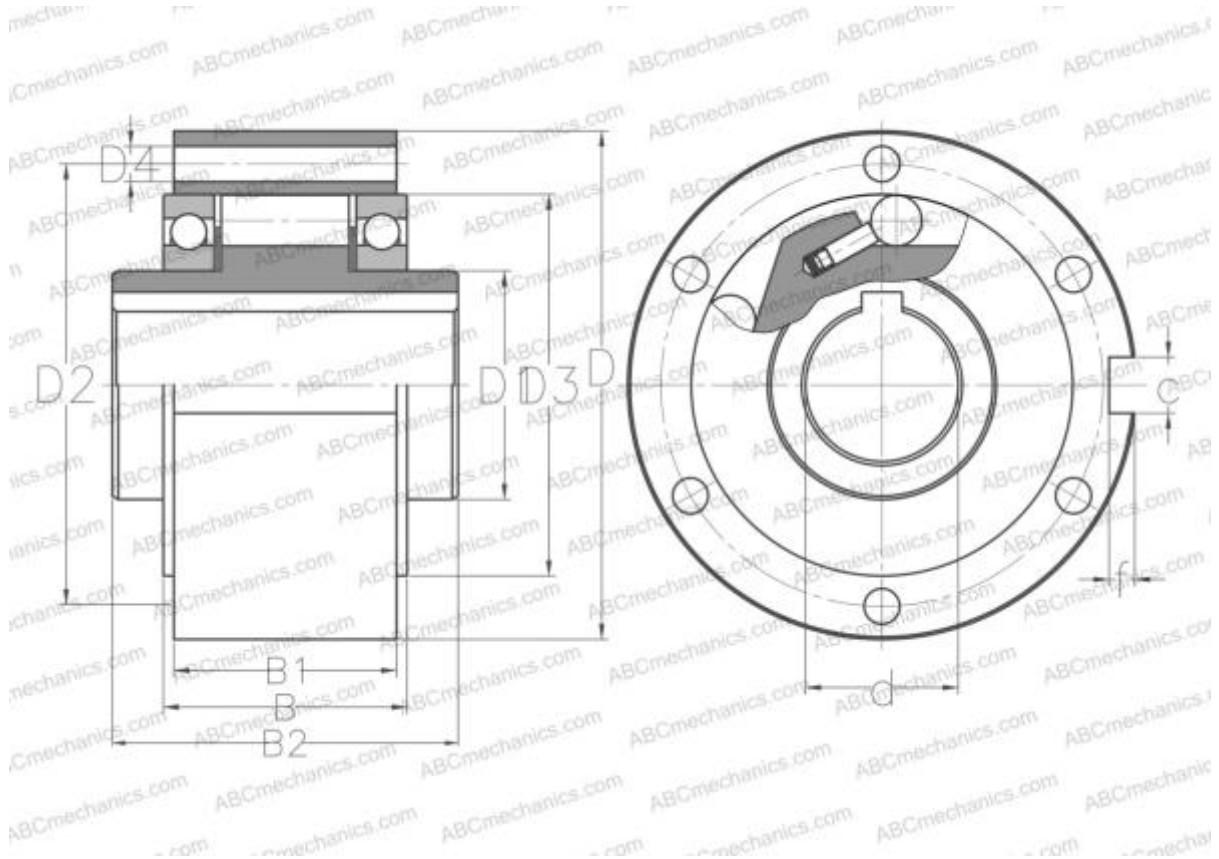

## ALP 20 ABC

Freewheel

TYPE: Freewheel, Self-contained freewheels, Roller type freewheels, using two 160.. series bearings, require oil lubrication, through holes for mounting, keyway on the outside diameter

### Technical specification

#### DIMENSIONS, MM

d	20,000
D	75,000
D1	30,000
D2	64,000
D3	55,000
D4	5,500
B	39,100
B1	34,300
B2	57,000
f	3,500
c	6,000

**MANUFACTURER** [ABC](#)