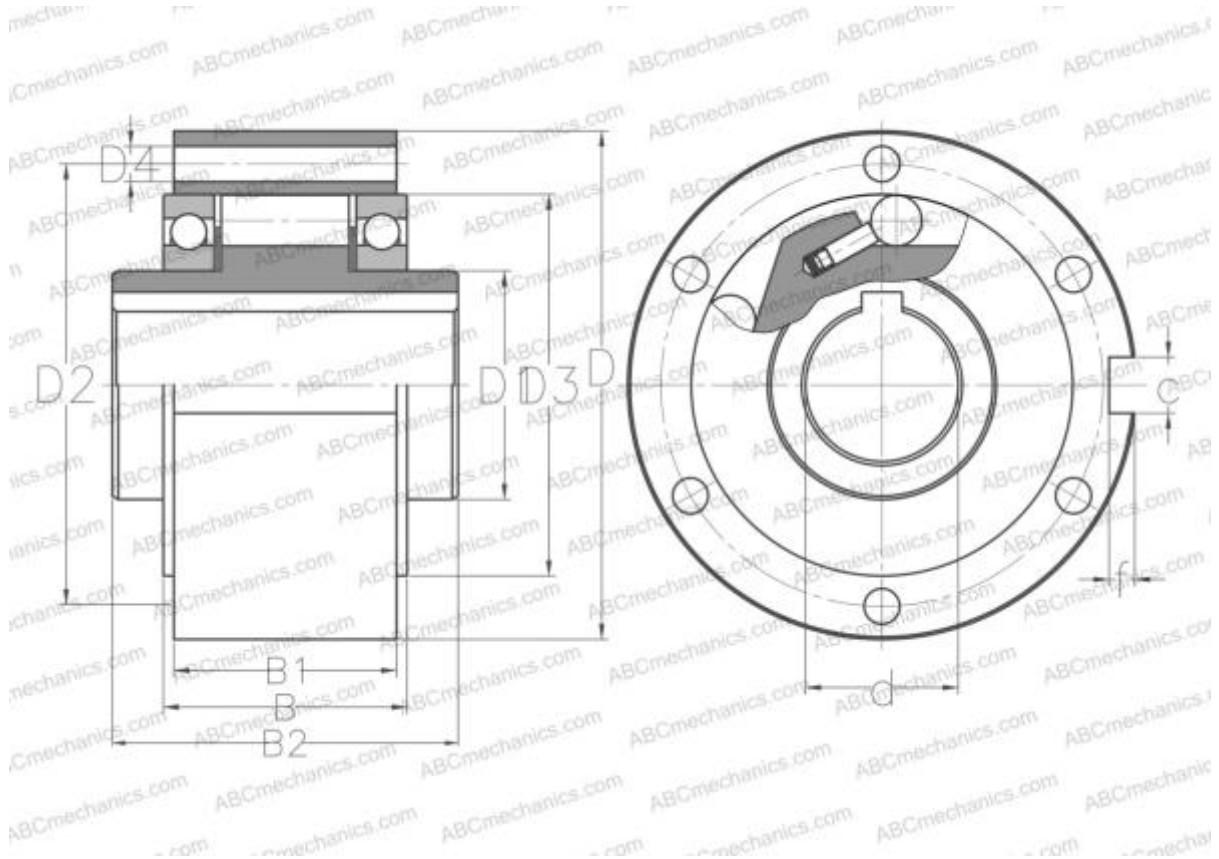

ALP 25 ABC

Freewheel

TYPE: Freewheel, Self-contained freewheels, Roller type freewheels, using two 160.. series bearings, require oil lubrication, through holes for mounting, keyway on the outside diameter

Technical specification

DIMENSIONS, MM

d	25,000
D	90,000
D1	40,000
D2	78,000
D3	68,000
D4	5,500
B	42,100
B1	37,300
B2	60,000
f	4,100
c	8,000

MANUFACTURER [ABC](#)

INTERCHANGE

STIEBER [ALP 25](#)