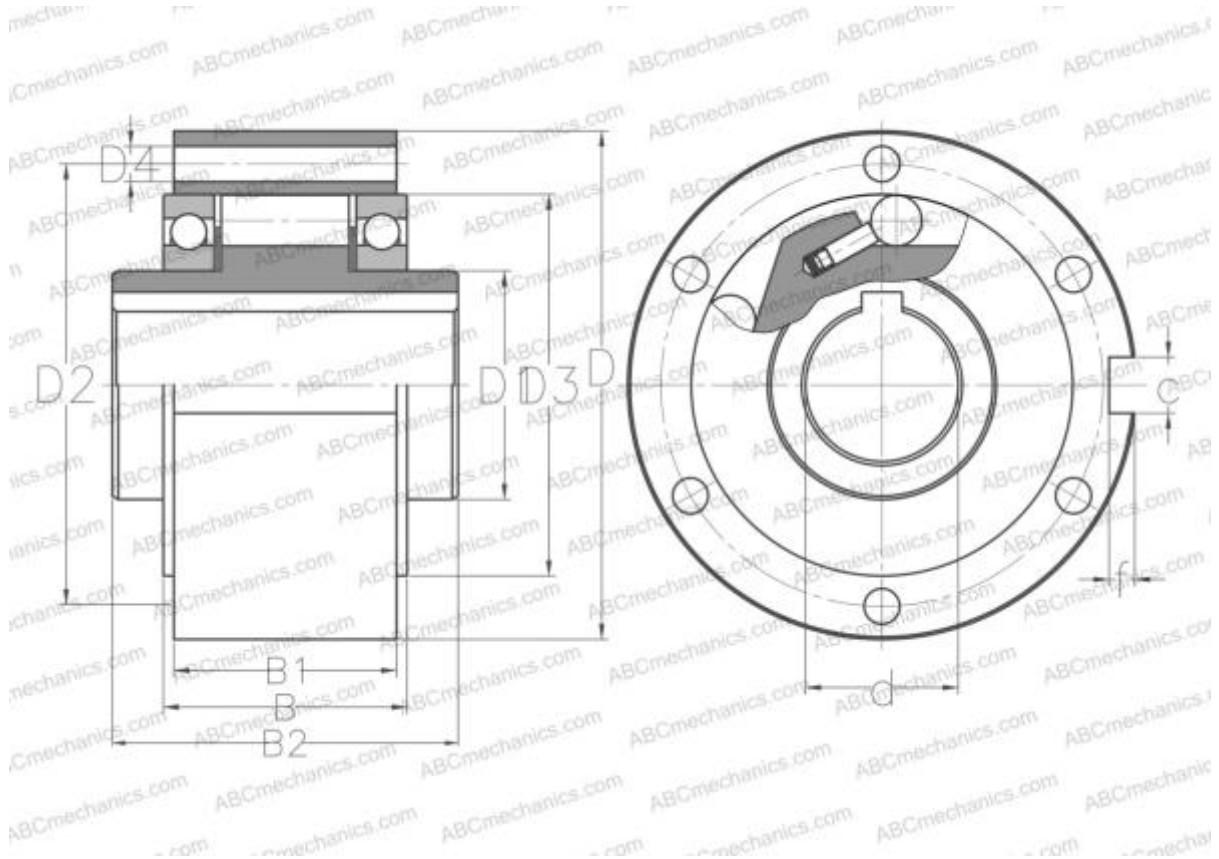

## ALP 30 ABC

Freewheel

TYPE: Freewheel, Self-contained freewheels, Roller type freewheels, using two 160.. series bearings, require oil lubrication, through holes for mounting, keyway on the outside diameter

### Technical specification

#### DIMENSIONS, MM

d	30,000
D	100,000
D1	45,000
D2	87,000
D3	75,000
D4	6,600
B	49,100
B1	44,300
B2	68,000
f	4,100
c	8,000

**MANUFACTURER** [ABC](#)