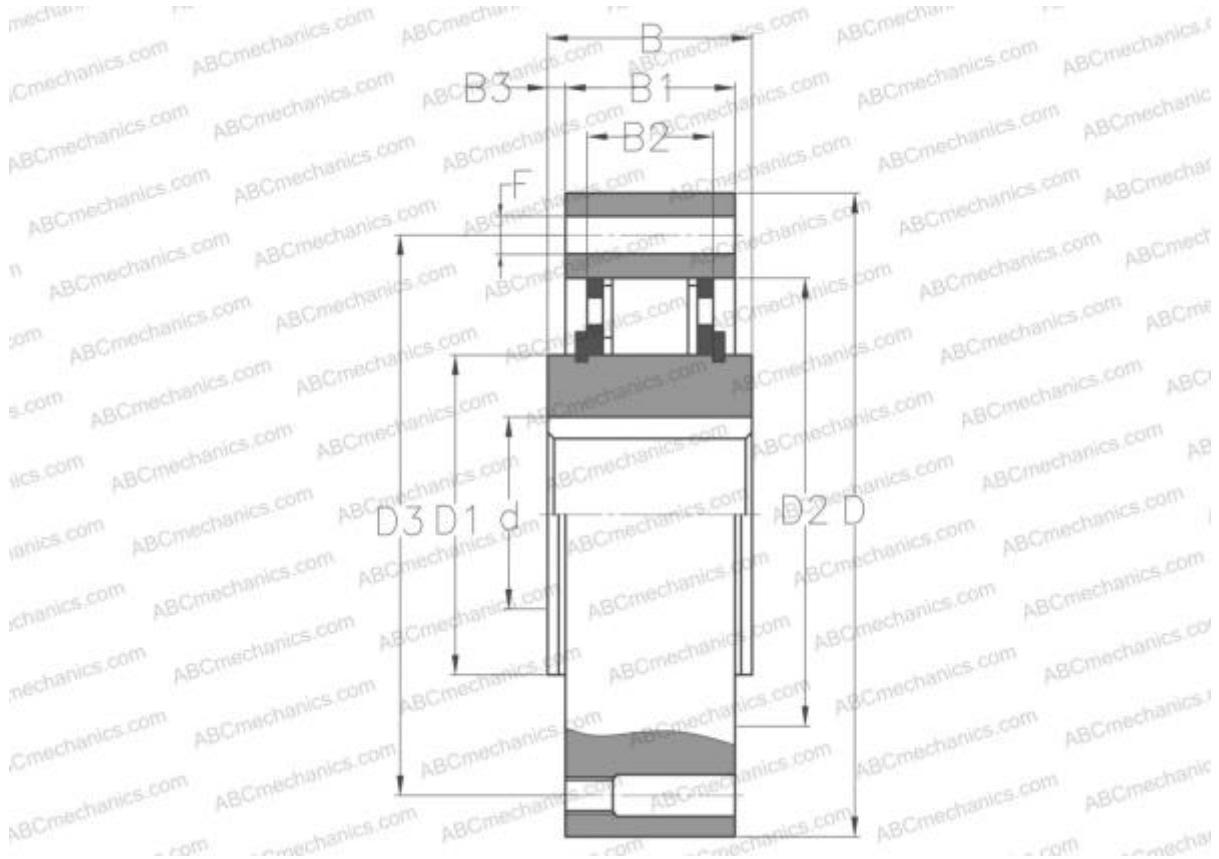

## RSCI 20 ABC

Freewheel

TYPE: Freewheel, Centrifugal lift-off sprags freewheels, Built-in freewheels, With the inner race rotating

### Technical specification

#### DIMENSIONS, MM

d	20,000
D	90,000
D1	36,000
D2	66,000
D3	78,000
B	35,000
B1	35,000
B2	25,000
F	M6

**MANUFACTURER** [ABC](#)