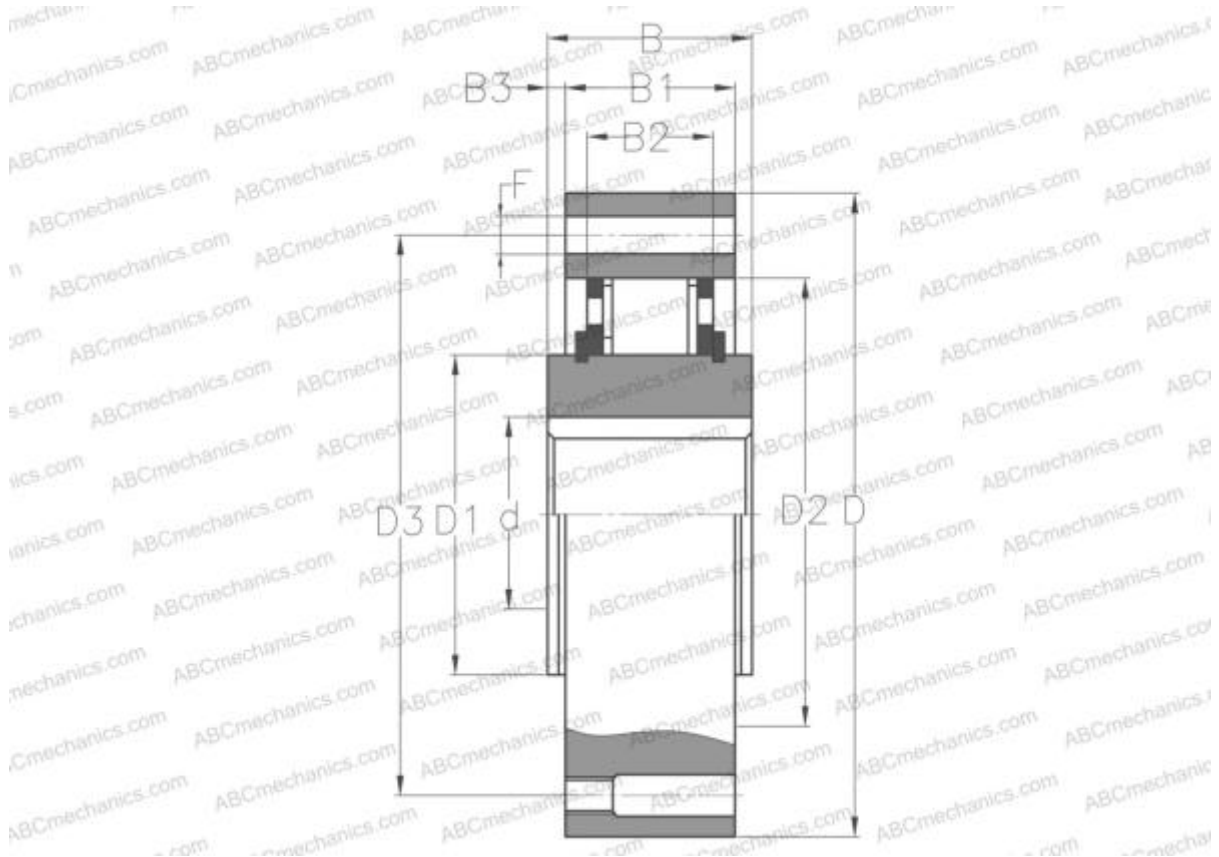

RSCI 30 ABC

Freewheel

TYPE: Freewheel, Centrifugal lift-off sprags freewheels, Built-in freewheels, With the inner race rotating

Technical specification

DIMENSIONS, MM

d	30,000
D	100,000
D1	45,000
D2	75,000
D3	87,000
B	35,000
B1	35,000
B2	25,000
F	M6