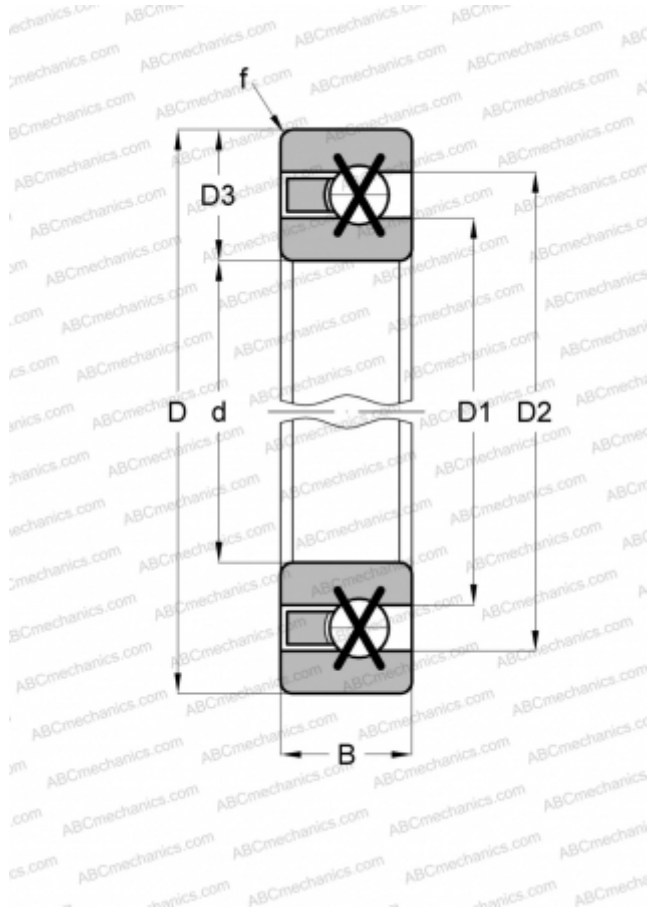

SAA10XLO SILVERTHIN

Thin section bearing

TYPE: Ball bearings, Thin section ball bearing, Four point contact, Open, inch size

Technical specification

DIMENSIONS, MM

d	25,400
D	34,925
D1	28,956
D2	31,369
D3	4,763
B	4,763
f	0,381