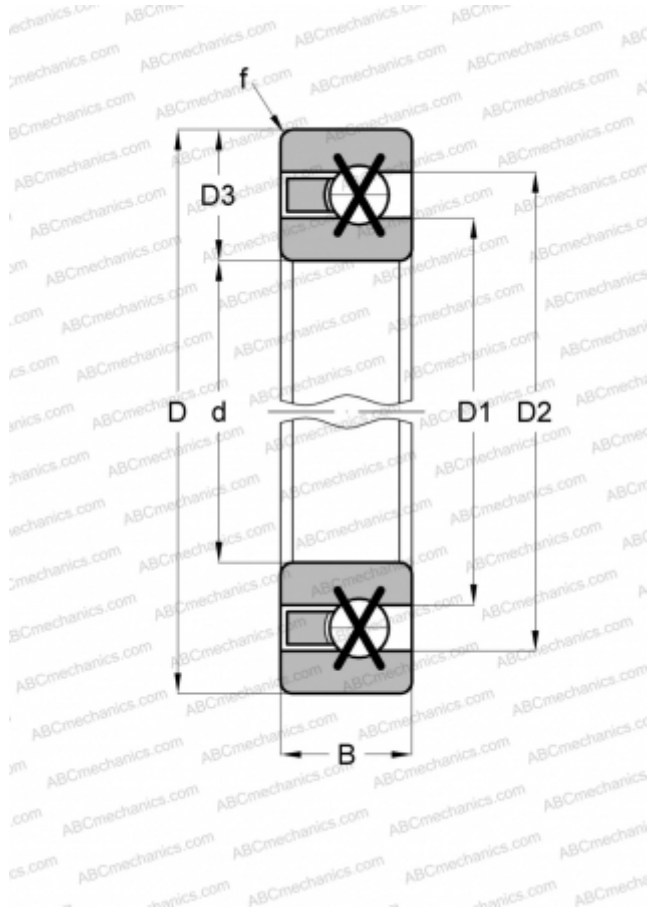

## SF110XP0 SILVERTHIN

Thin section bearing

TYPE: Ball bearings, Thin section ball bearing, Four point contact, Open, inch size

### Technical specification

#### DIMENSIONS, MM

d	279,400
D	317,500
D1	293,497
D2	303,403
D3	19,050
B	19,050
f	2,032