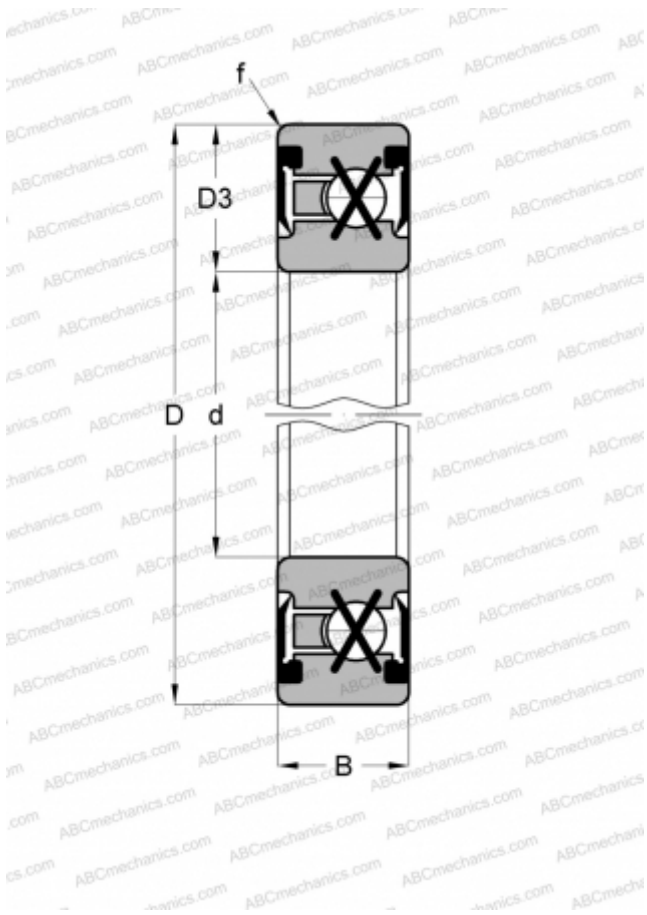

## JHA10XL0 KAYDON

Thin section bearing

TYPE: Ball bearings, Thin section ball bearing, Four point contact, Contact seals on both side, inch size

### Technical specification

#### DIMENSIONS, MM

d	25,400
D	34,925
D1	28,143
D2	32,360
D3	4,763
B	6,350
f	0,381