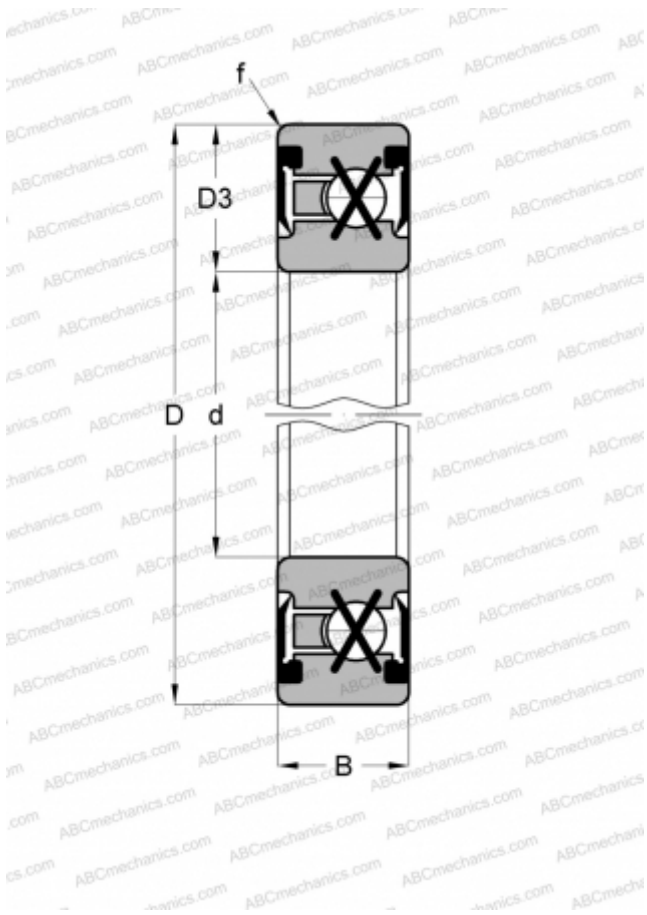

## JHA15XL0 ABC

Thin section bearing

TYPE: Ball bearings, Thin section ball bearing, Four point contact, Contact seals on both side, inch size

### Technical specification

#### DIMENSIONS, MM

d	38,100
D	47,625
D1	40,843
D2	45,060
D3	4,763
B	6,350
f	0,381