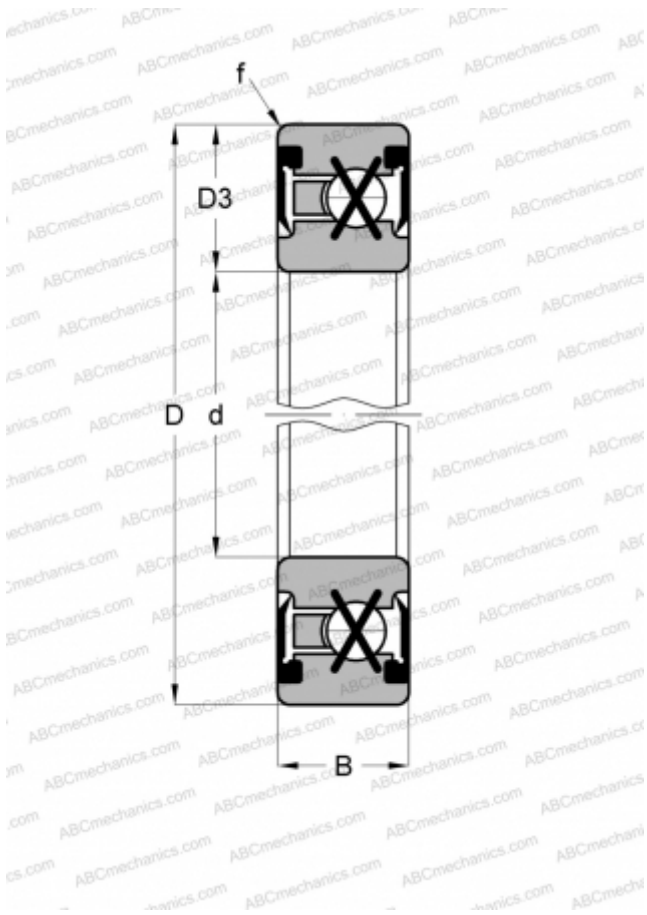

## JSHA15XL0 SILVERTHIN

Thin section bearing

TYPE: Ball bearings, Thin section ball bearing, Four point contact, Contact seals on both side, inch size

### Technical specification

#### DIMENSIONS, MM

d	38,100
D	47,625
D1	40,843
D2	45,060
D3	4,763
B	6,350
f	0,381