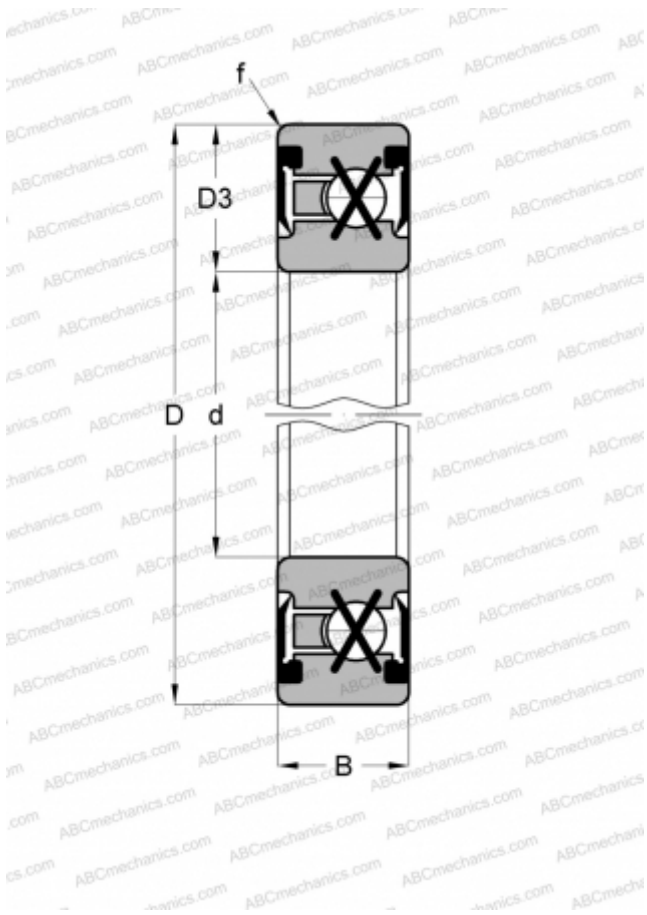

JHA15XL0 RBC

Thin section bearing

TYPE: Ball bearings, Thin section ball bearing, Four point contact, Contact seals on both side, inch size

Technical specification

DIMENSIONS, MM

d	38,100
D	47,625
D1	40,843
D2	45,060
D3	4,763
B	6,350
f	0,381