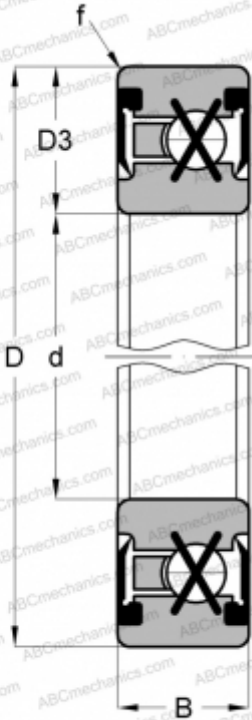

## JSHA17XL0 SILVERTHIN

Thin section bearing

TYPE: Ball bearings, Thin section ball bearing, Four point contact, Contact seals on both side, inch size

### Technical specification

#### DIMENSIONS, MM

|    |        |
|----|--------|
| d  | 44,450 |
| D  | 53,975 |
| D1 | 47,193 |
| D2 | 51,410 |
| D3 | 4,763  |
| B  | 6,350  |
| f  | 0,381  |