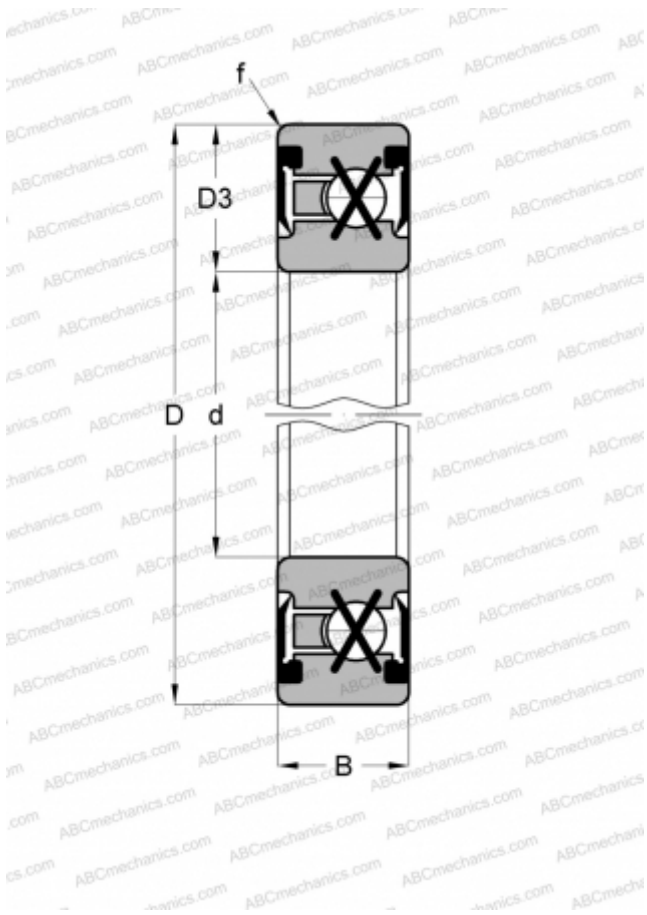

JHA17XL0 RBC

Thin section bearing

TYPE: Ball bearings, Thin section ball bearing, Four point contact, Contact seals on both side, inch size

Technical specification

DIMENSIONS, MM

d	44,450
D	53,975
D1	47,193
D2	51,410
D3	4,763
B	6,350
f	0,381