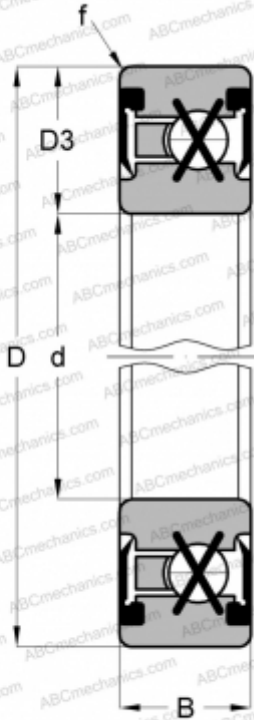

JSA042XP0 SILVERTHIN

Thin section bearing

TYPE: Ball bearings, Thin section ball bearing, Four point contact, Contact seals on both side, inch size

Technical specification

DIMENSIONS, MM

d	107,950
D	120,650
D1	111,709
D2	116,992
D3	6,350
B	6,350
f	0,635