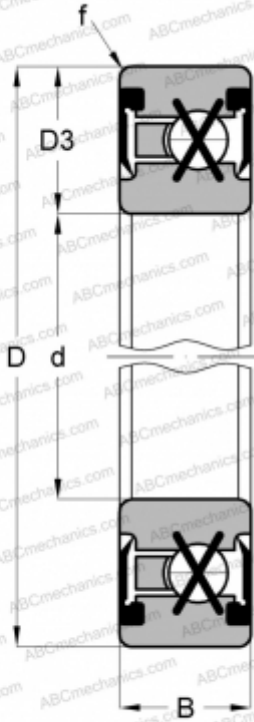

JSB065XP0 SILVERTHIN

Thin section bearing

TYPE: Ball bearings, Thin section ball bearing, Four point contact, Contact seals on both side, inch size

Technical specification

DIMENSIONS, MM

d	165,100
D	180,975
D1	170,155
D2	175,895
D3	7,938
B	7,938
f	1,016