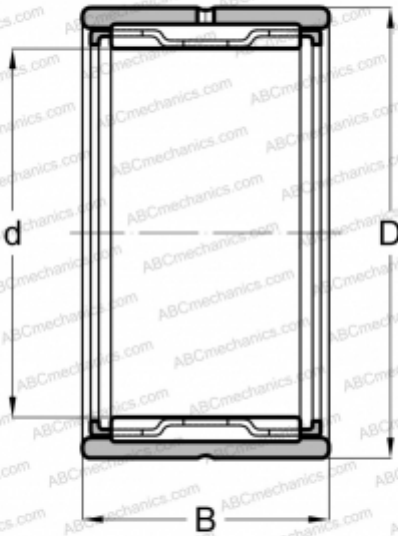

## NK18/16A KOYO

Needle roller bearings

TYPE: Roller bearings, Needle, Single row, With machined rings with flanges, without an inner ring, Metric

#### DIMENSIONS, MM

d	18,000
D	26,000
B	16,000