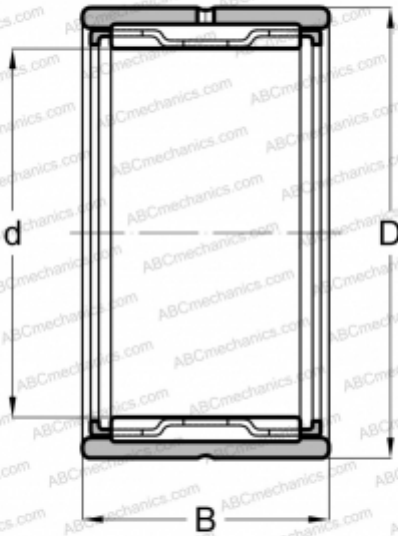

NK 32/30 ABC

Needle roller bearings

TYPE: Roller bearings, Needle, Single row, With machined rings with flanges, without an inner ring, Metric

Technical specification

DIMENSIONS, MM

d	32,000
D	42,000
B	30,000