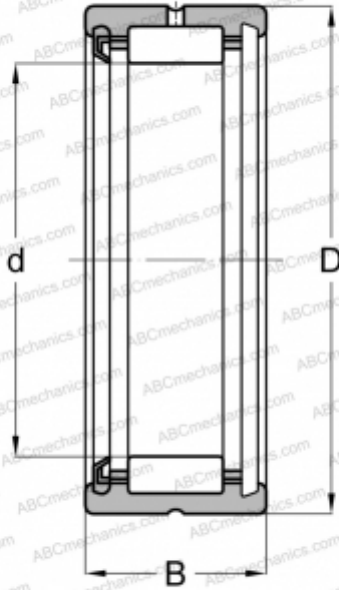

RNA4900ARS KOYO

Needle roller bearings

TYPE: Roller bearings, Needle, Single row, With machined rings with flanges, without an inner ring, Lip seal RS on one side, metric

Technical specification

DIMENSIONS, MM

d	14,000
D	22,000
B	13,000

MANUFACTURER

[KOYO](#)

INTERCHANGE

ABC	RNA 4900 RS
FAG	RNA 4900 RSR
SKF	RNA 4900 RS
TORRINGTON	RNA 4900 RS
INA	RNA4900-RSR