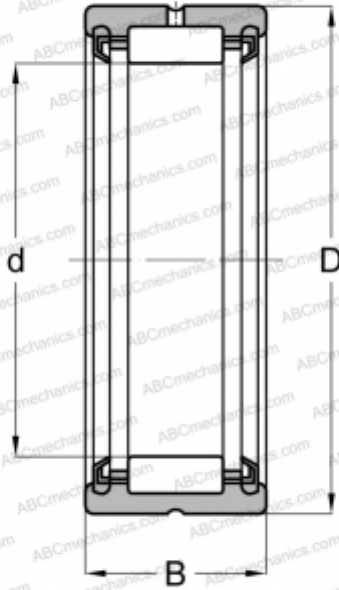

RNA4900A 2RS KOYO

Needle roller bearings

TYPE: Roller bearings, Needle, Single row, With machined rings with flanges, without an inner ring, Lip seals on both side, metric

Technical specification

DIMENSIONS, MM

d	14,000
D	22,000
B	13,000

MANUFACTURER

[KOYO](#)

INTERCHANGE

ABC	RNA 4900 2RS
FAG	RNA 4900 2RSR
SKF	RNA 4900.2RS
TORRINGTON	RNA 4900 2RS
IKO	RNA 4900 UU
NSK	RNA 4900 TT
INA	RNA4900-2RSR
JNS	RNA4900UU
NTN	RNA4900LL