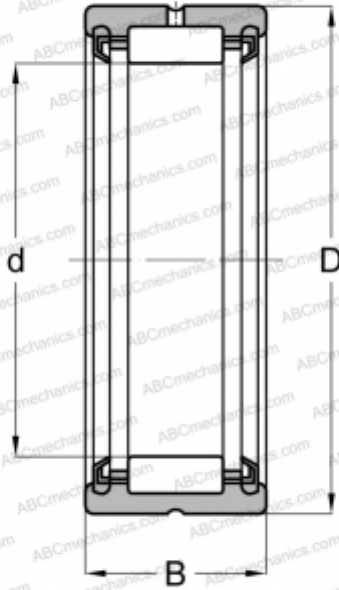

RNA4900UU JNS

Needle roller bearings

TYPE: Roller bearings, Needle, Single row, With machined rings with flanges, without an inner ring, Lip seals on both side, metric

Technical specification

DIMENSIONS, MM