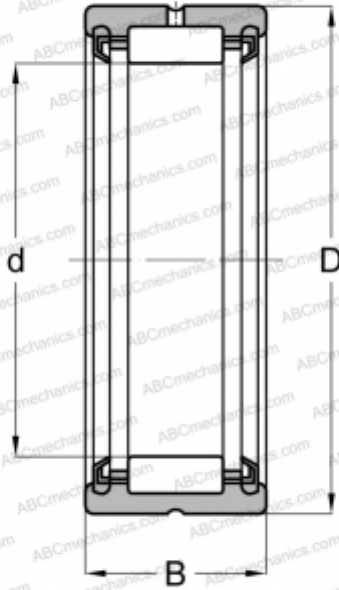

RNA4900LL NTN

Needle roller bearings

TYPE: Roller bearings, Needle, Single row, With machined rings with flanges, without an inner ring, Lip seals on both side, metric

Technical specification

DIMENSIONS, MM

d	14,000
D	22,000
B	13,000

MANUFACTURER

[NTN](#)

INTERCHANGE

ABC	RNA 4900 2RS
FAG	RNA 4900 2RSR
SKF	RNA 4900.2RS
TORRINGTON	RNA 4900 2RS
IKO	RNA 4900 UU
NSK	RNA 4900 TT
INA	RNA4900-2RSR
KOYO	RNA4900A 2RS
JNS	RNA4900UU