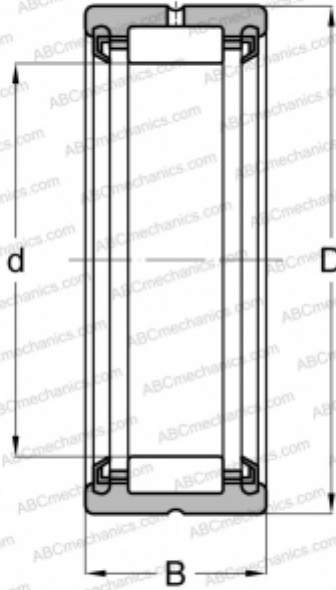

## RNA4902A 2RS KOYO

Needle roller bearings

TYPE: Roller bearings, Needle, Single row, With machined rings with flanges, without an inner ring, Lip seals on both side, metric

### Technical specification

#### DIMENSIONS, MM

d	20,000
D	28,000
B	13,000