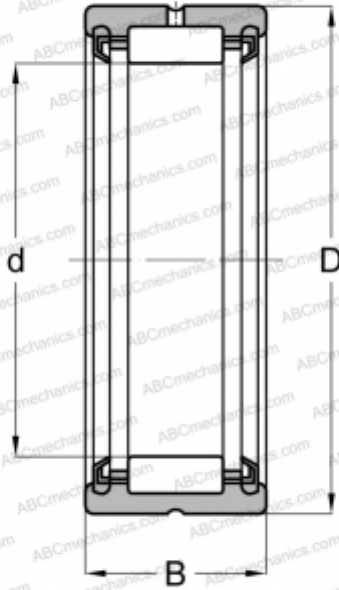

RNA4902UU JNS

Needle roller bearings

TYPE: Roller bearings, Needle, Single row, With machined rings with flanges, without an inner ring, Lip seals on both side, metric

Technical specification

DIMENSIONS, MM