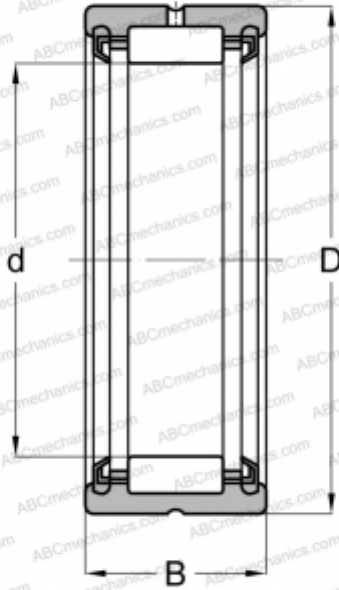

## RNA4902LL NTN

Needle roller bearings

TYPE: Roller bearings, Needle, Single row, With machined rings with flanges, without an inner ring, Lip seals on both side, metric

### Technical specification

#### DIMENSIONS, MM

d	20,000
D	28,000
B	13,000