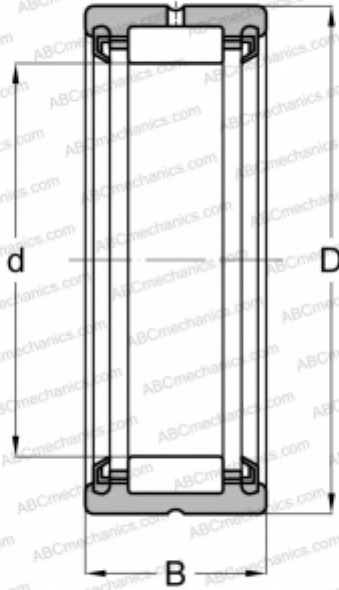

## RNA4909A 2RS KOYO

Needle roller bearings

TYPE: Roller bearings, Needle, Single row, With machined rings with flanges, without an inner ring, Lip seals on both side, metric

### Technical specification

#### DIMENSIONS, MM

d	52,000
D	68,000
B	22,000