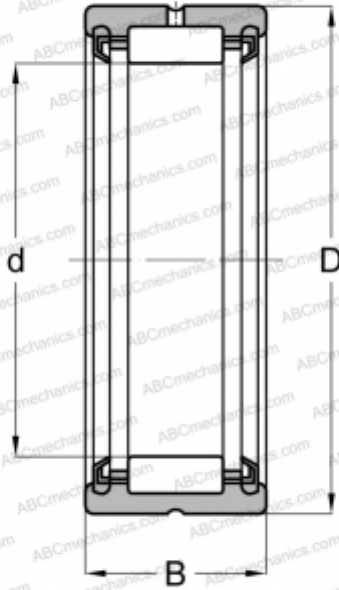

## RNA4909UU JNS

Needle roller bearings

TYPE: Roller bearings, Needle, Single row, With machined rings with flanges, without an inner ring, Lip seals on both side, metric

### Technical specification

#### DIMENSIONS, MM

d	52,000
D	68,000
B	22,000