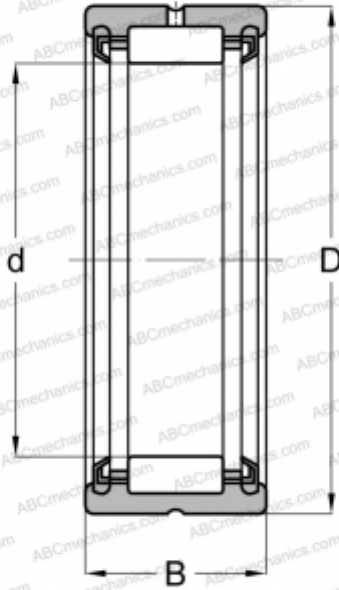

## RNA4909LL NTN

Needle roller bearings

TYPE: Roller bearings, Needle, Single row, With machined rings with flanges, without an inner ring, Lip seals on both side, metric

### Technical specification

#### DIMENSIONS, MM

d	52,000
D	68,000
B	22,000