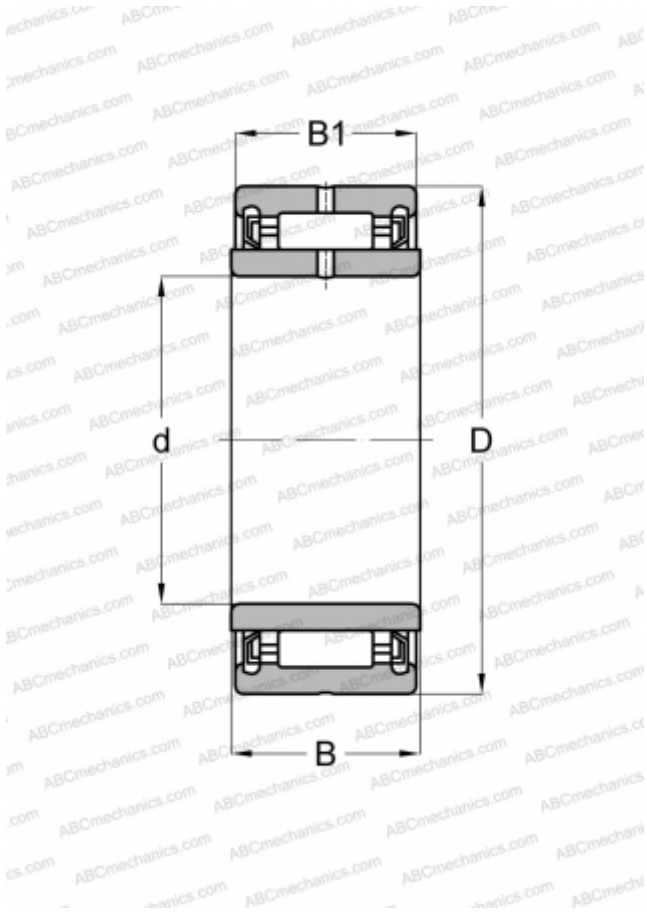

## NA4900A 2RS KOYO

Needle roller bearings

TYPE: Roller bearings, Needle, Single row, With machined rings with flanges, with an inner ring, Lip seals on both side, metric

### Technical specification

#### DIMENSIONS, MM

d	10,000
D	22,000
B	14,000
B1	13,000