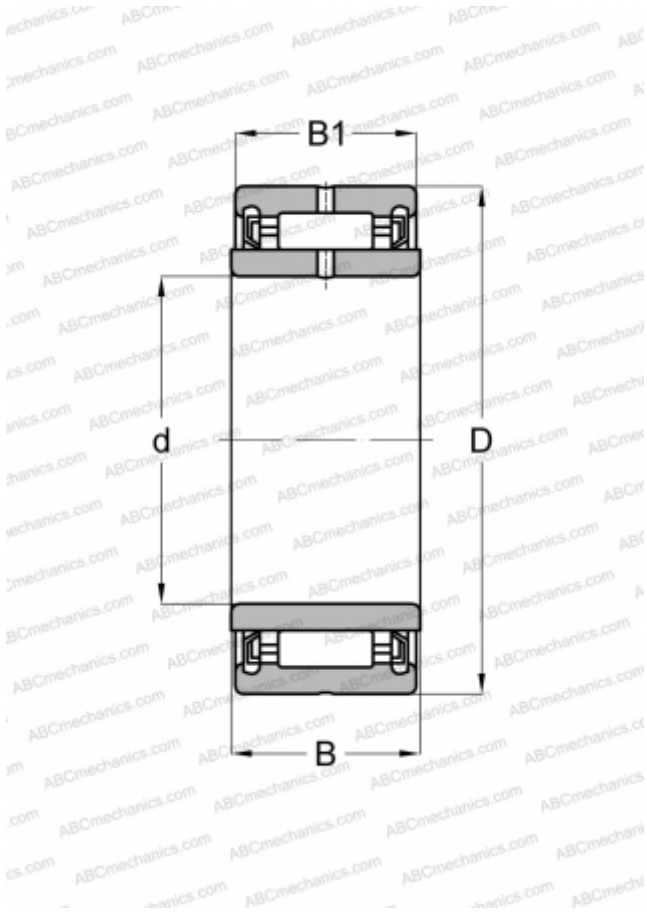

## NA4900UU JNS

Needle roller bearings

TYPE: Roller bearings, Needle, Single row, With machined rings with flanges, with an inner ring, Lip seals on both side, metric

### Technical specification

#### DIMENSIONS, MM

d	10,000
D	22,000
B	14,000
B1	13,000