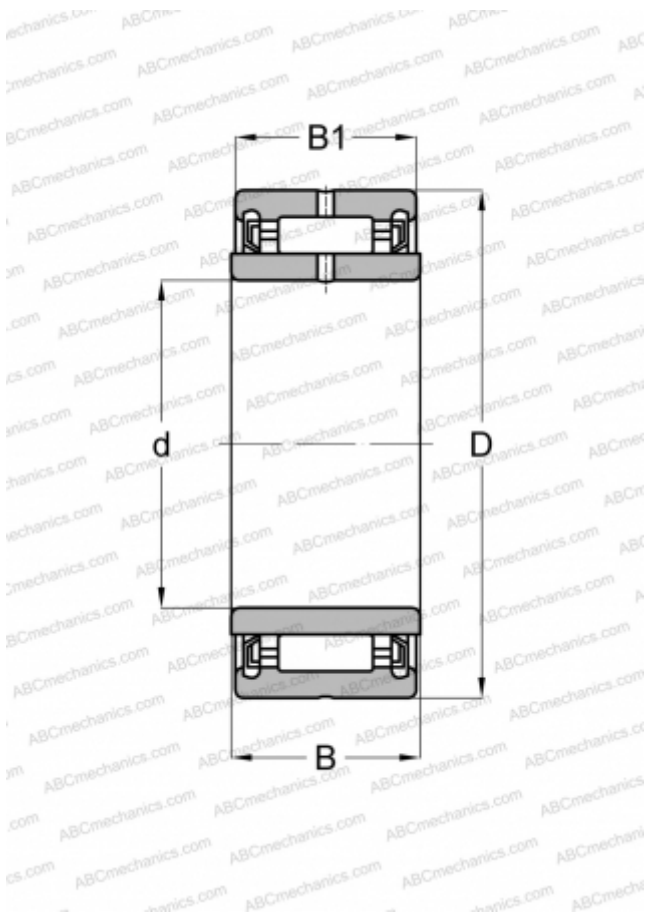

NA4900LL NTN

Needle roller bearings

TYPE: Roller bearings, Needle, Single row, With machined rings with flanges, with an inner ring, Lip seals on both side, metric

Technical specification

DIMENSIONS, MM

d	10,000
D	22,000
B	14,000
B1	13,000