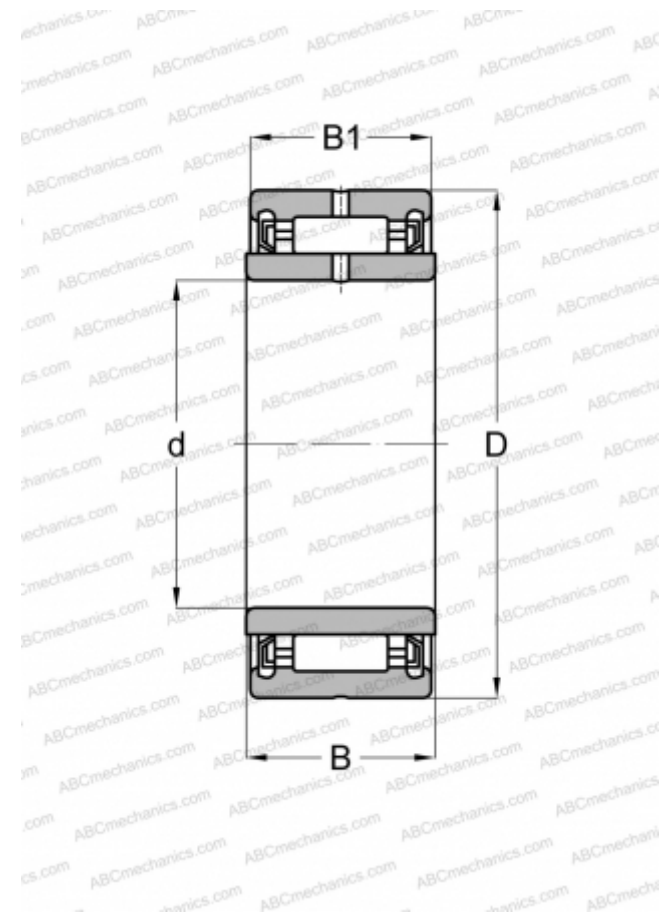

NA4902A 2RS KOYO

Needle roller bearings

TYPE: Roller bearings, Needle, Single row, With machined rings with flanges, with an inner ring, Lip seals on both side, metric

Technical specification

DIMENSIONS, MM