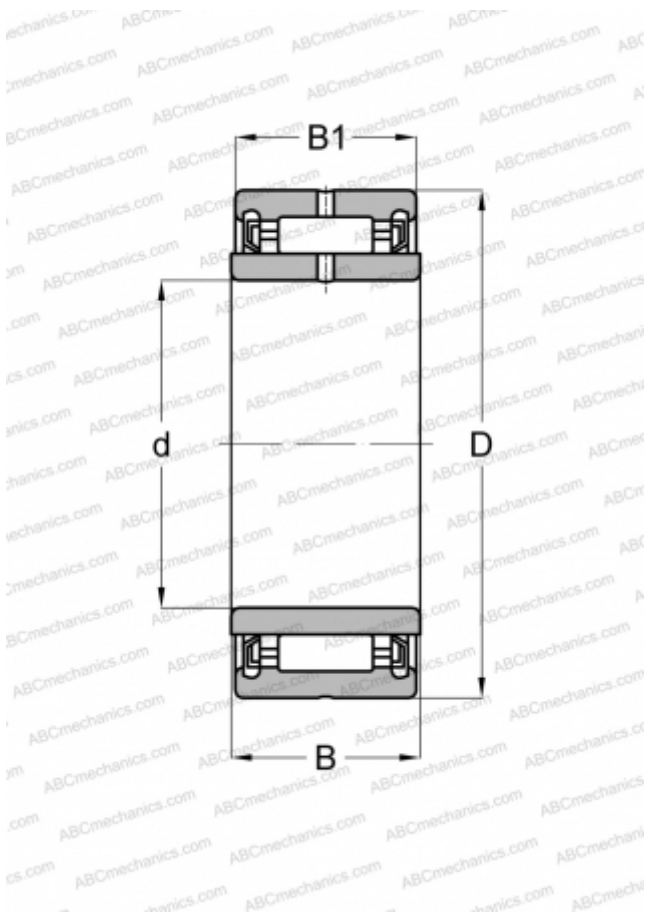

NA4902UU JNS

Needle roller bearings

TYPE: Roller bearings, Needle, Single row, With machined rings with flanges, with an inner ring, Lip seals on both side, metric

Technical specification

DIMENSIONS, MM

d	15,000
D	28,000
B	14,000
B1	13,000