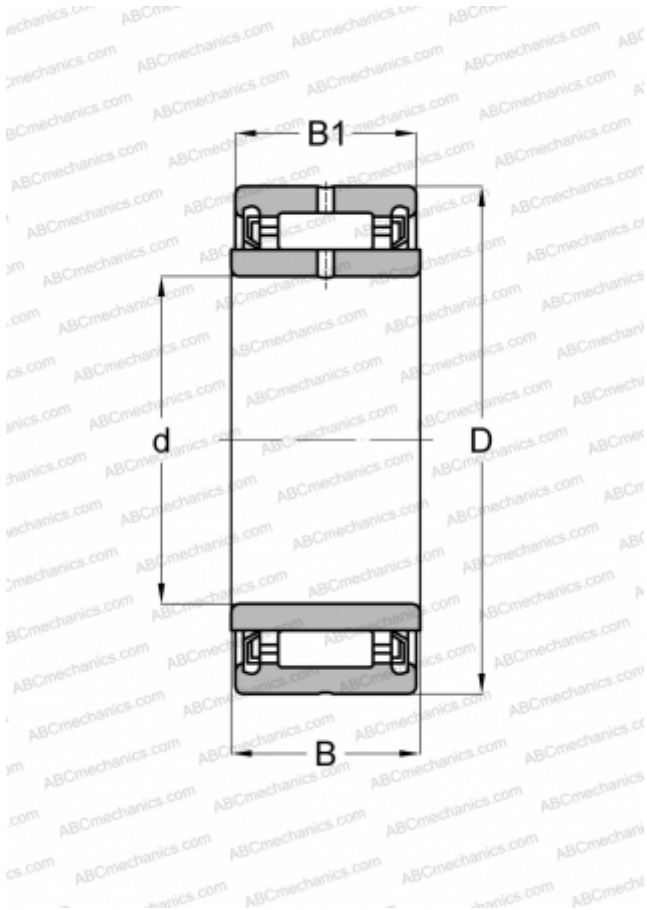

NA4902LL NTN

Needle roller bearings

TYPE: Roller bearings, Needle, Single row, With machined rings with flanges, with an inner ring, Lip seals on both side, metric

Technical specification

DIMENSIONS, MM

d	15,000
D	28,000
B	14,000
B1	13,000