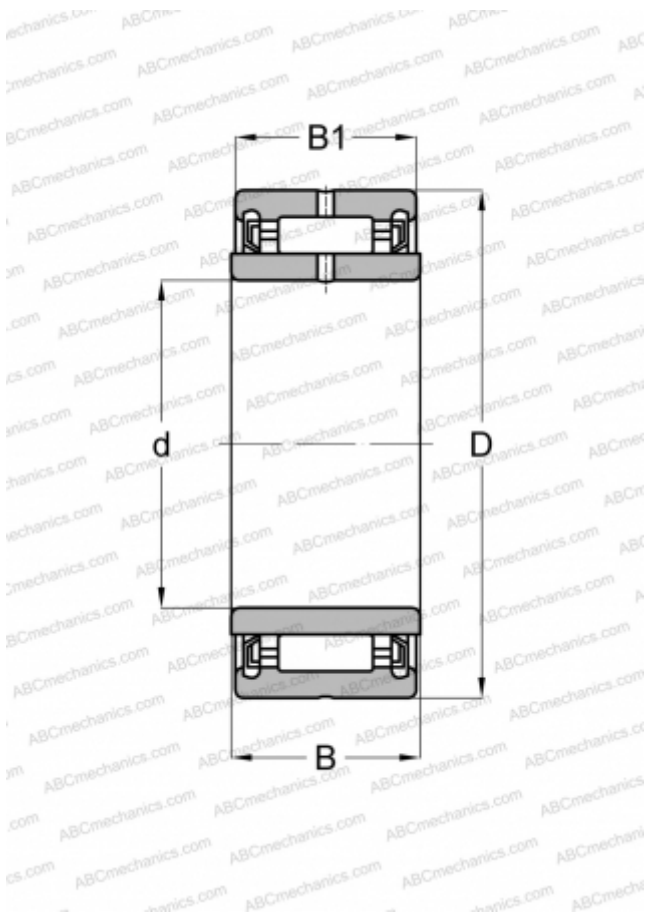

## NA4903A 2RS KOYO

Needle roller bearings

TYPE: Roller bearings, Needle, Single row, With machined rings with flanges, with an inner ring, Lip seals on both side, metric

### Technical specification

#### DIMENSIONS, MM

d	17,000
D	30,000
B	14,000
B1	13,000