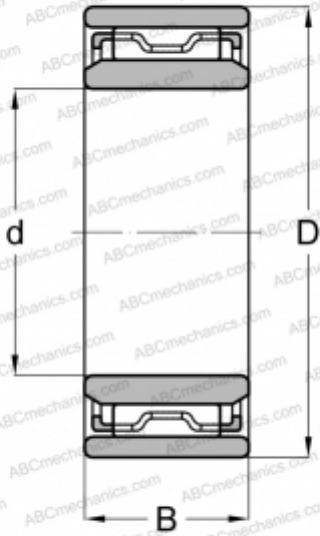

NAO 6x17x10 ABC

Needle roller bearings

TYPE: Roller bearings, Needle, Single row, With machined rings without flanges, with an inner ring, Metric

Technical specification

DIMENSIONS, MM

d	6,000
D	17,000
B	10,000

MANUFACTURER

[ABC](#)

INTERCHANGE

IKO	NAF 61710
INA	NAO6X17X10-TV-IS1
FAG	NAO 6x17x10
SKF	NAO 6x17x10 TN
JNS	NAF61710
NTN	NAO-6X17X10T2
TORRINGTON	NAO6X17X10