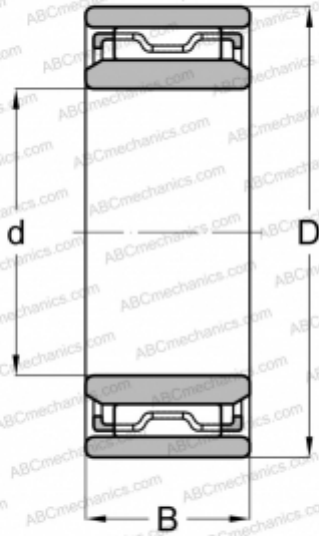

NAF 61710 IKO

Needle roller bearings

TYPE: Roller bearings, Needle, Single row, With machined rings without flanges, with an inner ring, Metric

Technical specification

DIMENSIONS, MM

d	6,000
D	17,000
B	10,000

MANUFACTURER

[IKO](#)

INTERCHANGE

ABC	NAO 6x17x10
INA	NAO6X17X10-TV-IS1
FAG	NAO 6x17x10
SKF	NAO 6x17x10 TN
JNS	NAF61710
NTN	NAO-6X17X10T2
TORRINGTON	NAO6X17X10