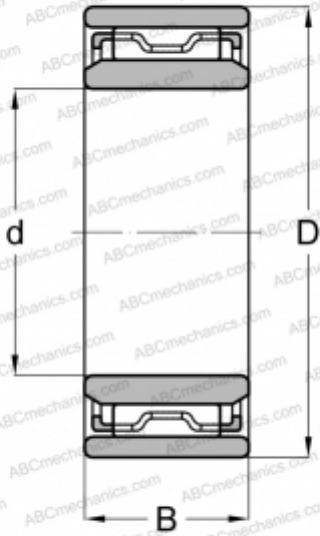

NAO6X17X10-TV-IS1 INA

Needle roller bearings

TYPE: Roller bearings, Needle, Single row, With machined rings without flanges, with an inner ring, Metric

Technical specification

DIMENSIONS, MM

d	6,000
D	17,000
B	10,000

MANUFACTURER

[INA](#)

INTERCHANGE

ABC	NAO 6x17x10
IKO	NAF 61710
FAG	NAO 6x17x10
SKF	NAO 6x17x10 TN
JNS	NAF61710
NTN	NAO-6X17X10T2
TORRINGTON	NAO6X17X10