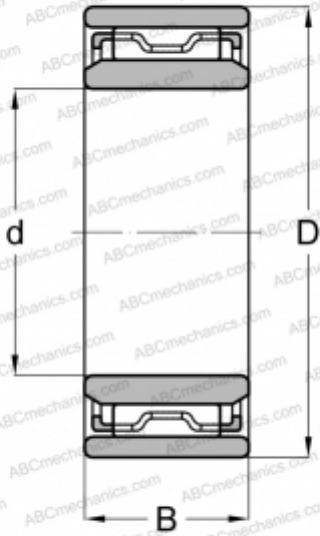

## NAO 6x17x10 TN SKF

Needle roller bearings

TYPE: Roller bearings, Needle, Single row, With machined rings without flanges, with an inner ring, Metric

### Technical specification

#### DIMENSIONS, MM

|   |        |
|---|--------|
| d | 6,000  |
| D | 17,000 |
| B | 10,000 |