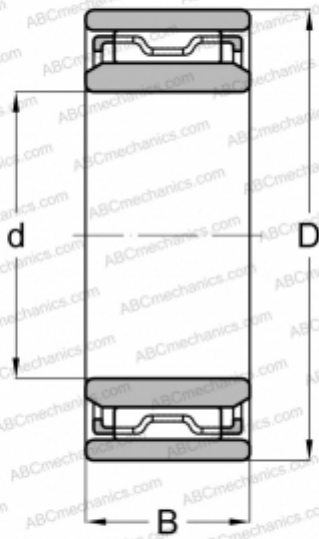

NAF61710 JNS

Needle roller bearings

TYPE: Roller bearings, Needle, Single row, With machined rings without flanges, with an inner ring, Metric

Technical specification

DIMENSIONS, MM

d	6,000
D	17,000
B	10,000

MANUFACTURER

[JNS](#)

INTERCHANGE

ABC	NAO 6x17x10
IKO	NAF 61710
INA	NAO6X17X10-TV-IS1
FAG	NAO 6x17x10
SKF	NAO 6x17x10 TN
NTN	NAO-6X17X10T2
TORRINGTON	NAO6X17X10