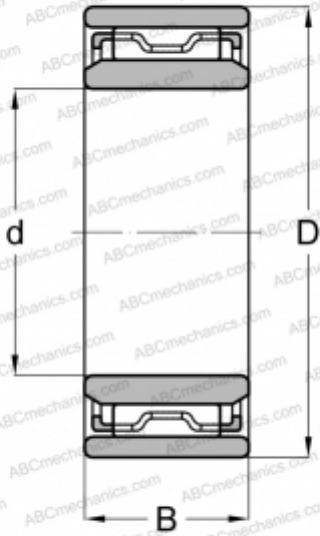

NAO-6X17X10T2 NTN

Needle roller bearings

TYPE: Roller bearings, Needle, Single row, With machined rings without flanges, with an inner ring, Metric

Technical specification

DIMENSIONS, MM

d	6,000
D	17,000
B	10,000

MANUFACTURER

[NTN](#)

INTERCHANGE

ABC	NAO 6x17x10
IKO	NAF 61710
INA	NAO6X17X10-TV-IS1
FAG	NAO 6x17x10
SKF	NAO 6x17x10 TN
JNS	NAF61710
TORRINGTON	NAO6X17X10