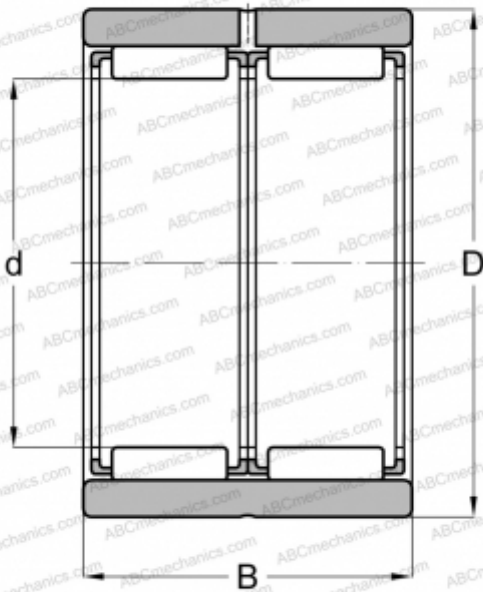

RNAFW 81620 IKO

Needle roller bearings

TYPE: Roller bearings, Needle, Double row, With machined rings without flanges, without an inner ring, Metric

Technical specification

DIMENSIONS, MM

d	8,000
D	16,000
B	20,000

MANUFACTURER

[IKO](#)

INTERCHANGE

ABC	RNAO 8x16x20
JNS	RNAFW81620
NTN	RNAO-8X16X20ZWT2